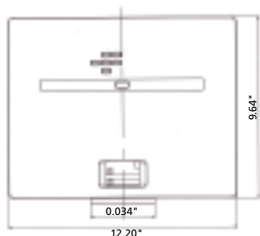

Unit measured in inches

DISPLAY TECHNOLOGY	0.62" 1-Chip DMD, 12deg. LVDS DarkChip2™ with DDP3020
RESOLUTION	1280 x 720 (Total 921,600 pixels)
BRIGHTNESS	1600 ANSI Lumens
CONTRAST RATIO	2500:1
ZOOM/FOCUS	Manual Focus & Zoom Lens
PROJECTION LENS	F=2.4-2.6, (142" inches@100")
THROW RATIO	1.59 – 1.97
OFF SET AXIS	4 : -1up (no variable lens shift)
PICTURE SIZE	40 -275 inches
COLOR WHEEL	7 segment (R/G/B/W/R/G/B)
SOURCE LAMP	Normal Mode: 200W (Shut Off Time: 2000hrs), Low Mode:160W (Shut Off Time: 3000hrs)
PC COMPATIBILITY	Resolution: 640x480 - 1280x720 + Compressed 1280 x 1024, Sync on Green available
VIDEO COMPATIBILITY	NTSC / NTSC 4.43 / PAL (including PAL-M, N) / SECAM / PAL-60, Component Video: 480i/p(525i/p), 576i/p(625i/p), 720p(750p 50/60Hz), 1080i(1125i 60Hz), 1080i(1125i 50Hz), SCART (RGB + 1V sync)
INPUT TERMINALS	RGB: Mini D-sub 15pin x 1 HDMI x 1 Audio: N/A Video: RCA x 1 + S-VIDEO x 1, RCA (Y, CB, CR) x1
OUTPUT TERMINAL	12V Trigger Out, Stereo mini jack (ø3.5mm) x 1
COMMUNICATION TERMINAL	RS232C: 8pin x1 (Direct command is available), USB (Only for service)
SCANNING RATE	[H] 15 - 80 kHz, [V] 50 - 85 Hz, [Dot clock] max.110 MHz
AUDIO SPEAKER	N/A
HEIGHT ADJUSTER	One push rear leg (-1 to 7 degree variable)
HAND REMOTE UNIT	Full projector control, Back lit keys, Functions with AV memory
POWER CONSUMPTION	280W / 2.9A
DIMENSION	12.2" x 3.9" x 9.6" inches (310 x 100 x 245mm) (WxHxD excluding height adjustment)
WEIGHT	6.5 lbs (2.9kg)
POWER REQUIREMENTS	AC 100-240V, 50/60Hz
FAN NOISE	31dBA (Low Mode 25dBA)
SUPPLIED ACCESSORIES	- Power cable - Remote Control (with batteries) - RGB Cable - User-Manual (CD-ROM) - RS232 Cable - Safety manual (with Quick Start Guide)
OPTIONAL ACCESSORIES	Replacement Lamp (VLT-HC910LP), Ceiling Mount (PROJ-UCM), Hard Shell Rolling Case (DKT1-ATAC), Soft Projector Case (XL1-SSCC), Soft Shell Rolling Case (DKT1-SRCC)
WARRANTY	1-Years on Parts and Labor, 90-Days on lamp
OUTSTANDING FEATURES	- Native Hi-definition 720P resolution - Exclusive Mitsubishi BrilliantColor® technology - Filter-free design - Digital Keystone Correction (Vertical/Horizontal) 7-segment color wheel (R/G/B/W/R/G/B) - Password Lock (menu access only)